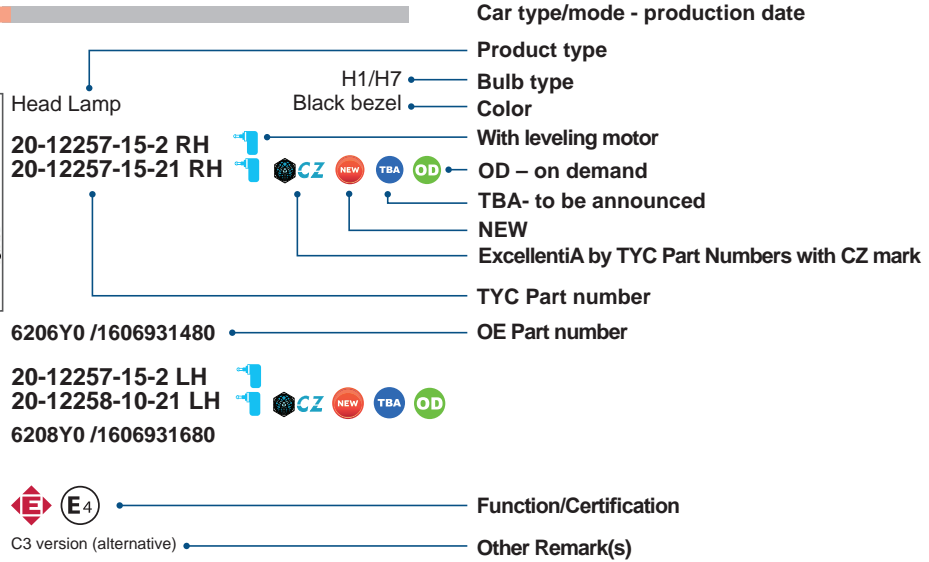

Catalog Guide

DS3 11/2009

Lighting Part Numbering System