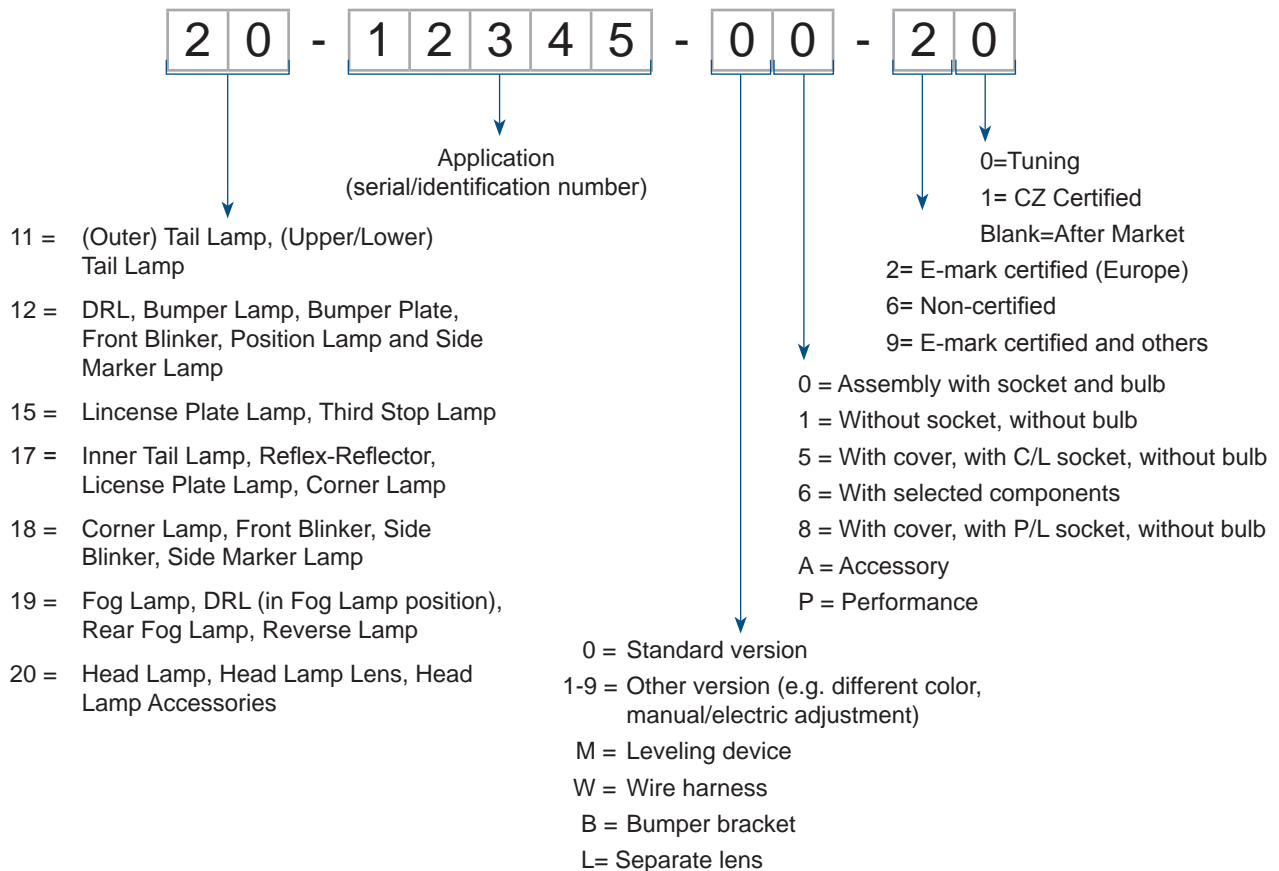

LIGHTS. PRECISION. SAFETY