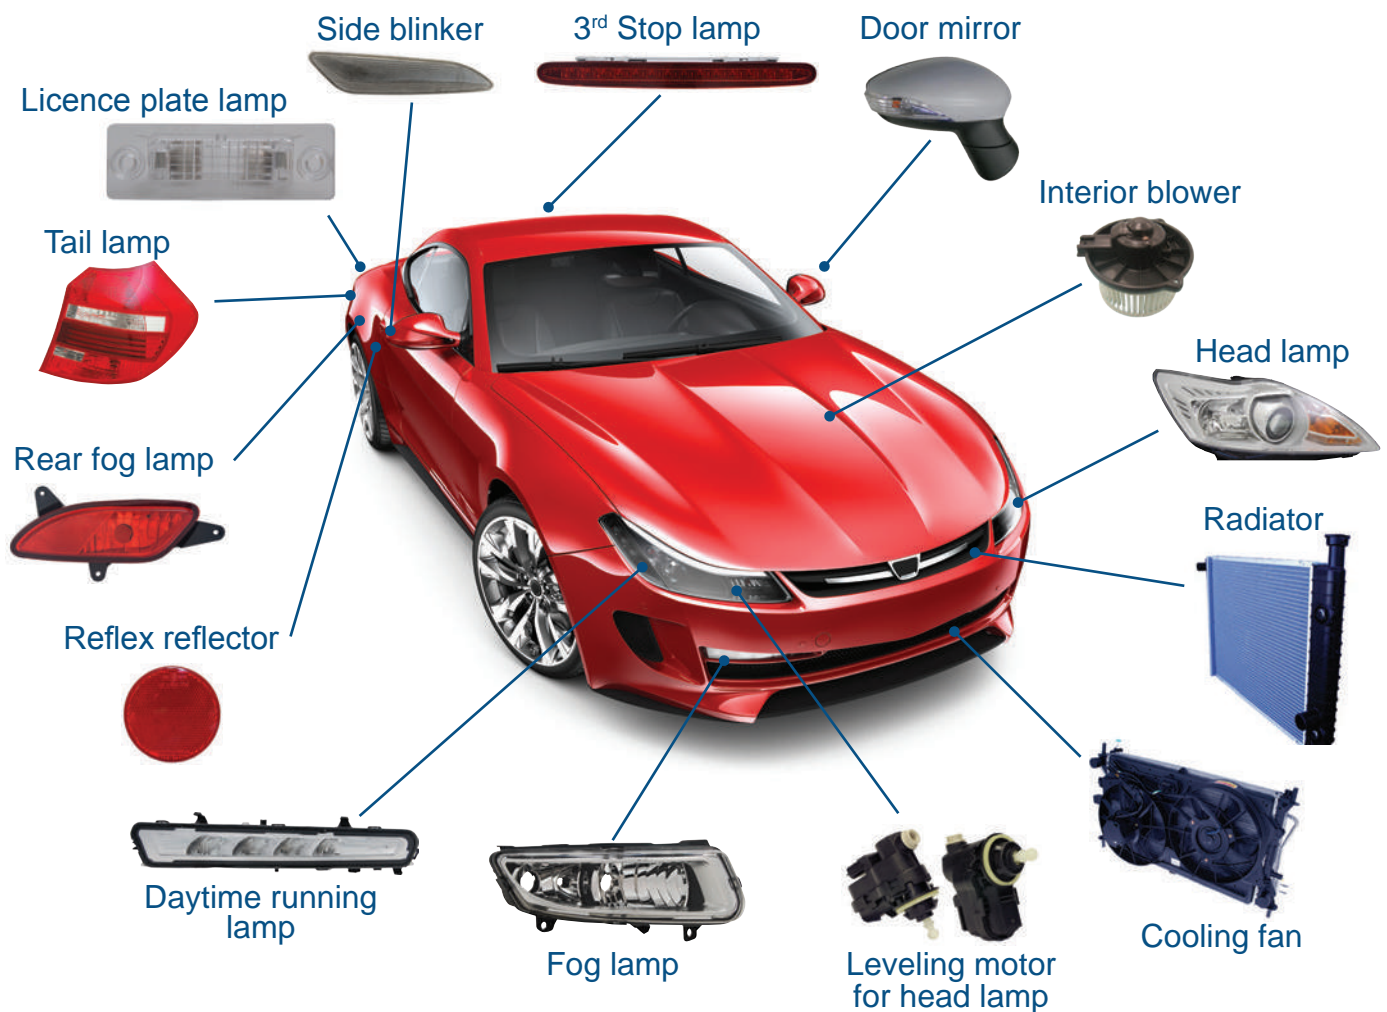

LIGHTS. PRECISION. SAFETY